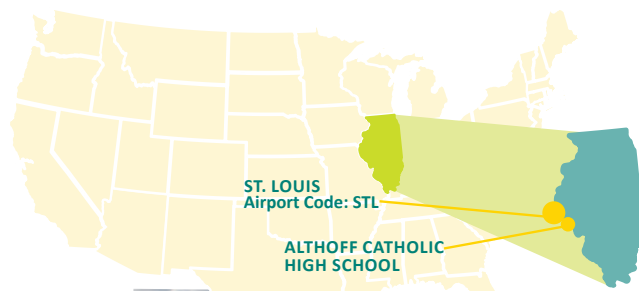

FACILITIES

Althoff Catholic High School has a modern Outdoor Athletic Complex for student sport needs along with specialized labs for Science, Technology, Religion, Engineering, Arts and Mathematics.

SPORTS AND ARTS

Students have the chance to participate in a variety of sports during each season. Althoff Catholic High School is a proud partner with HSHS St. Elizabeth's Hospital and the school provides Certified Athletic Trainers to all students. Althoff Catholic High School is known for its strong arts program. The band welcomes students of all skill levels from beginner to advanced.

COMMUNITY INFORMATION

Belleville is a family-oriented city which provides healthy and safe environment for all generations. International students are welcomed to take advantage of the city's parks, hiking trails, museums, and all community events.

University Acceptance Rate: 98%

Partial List of University Acceptances: Auburn University, Ball State University, Baylor University, Boston College, Butler University, California State University, DePaul University, Drake University, Duke University, Harvard University, Kansas State University, Loyola University, Marquette University, Northwestern University, Notre Dame University, Pepperdine University, Purdue University, Truman University, Tulane University, University of Washington

OPTIONS AVAILABLE:

Foreign Languages: French, Spanish

Advanced Placement Courses: European History

Arts: Band, Ceramics, Choir, Drawing, Painting, Sculpting

Athletics:

Boys:

Fall: Cross Country, Football, Golf, Soccer

Winter: Basketball, Bowling, Swimming, Wrestling

Spring: Baseball, Tennis, Track and Field, Volleyball

Girls:

Fall: Cheerleading, Cross Country, Dance, Golf, Tennis, Volleyball

Winter: Basketball, Bowling, Cheerleading, Dance, Swimming

Spring: Softball, Track and Field

Extracurricular Activities: Art Club, Liturgical Choir, Math Club, Mixed Chorus, Model UN, National Honor Society, Newspaper, Performance Arts Club, Saturday Scholars, Science Club, Show Choir, Spanish Club, Speech Team, Student Ambassadors, Student Council, Teen Court, Theology Club, Yearbook

ESL Available/Level: NO