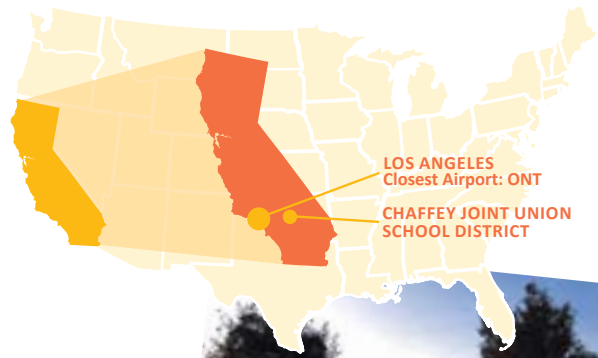

COMMUNITY INFORMATION

Ontario and Rancho Cucamonga are cities that both enjoy a fantastic year round climate and they are listed as two of Sperling's Best Places to live. San Bernardino boasts amazing Californian scenery with stunning mountain views. The Ontario and Rancho Cucamonga areas host activities including professional sports, theater, annual cultural events, and shopping. San Bernardino County is also home to six national forests.

University Acceptance Rate: 93%

Partial List of University Acceptances: Arizona State University, California State Polytechnic University - Pomona, Harvard University, Princeton University, University of California - Irvine, University of California - Los Angeles, University of California - Riverside, University of Michigan, University of Southern California

SCHOOL HIGHLIGHTS:

- Guaranteed acceptance to Grand Canyon University if students meet requirements
- Several distinguished California Gold Medal schools

ACADEMICS AND FACTS:

- Grades at School: 9-12
- Total Students Per School: About 2,500
- Teacher/Student Ratio: 1:26
- Diploma Year Offered: YES
- Choose High School in District? NO
- High Schools Accepting Students: 9

OPTIONS AVAILABLE*:

Foreign Languages: French, Spanish

Advanced Placement Courses: Art History, Biology, Calculus AB, Calculus BC, Chemistry, Computer Science, English Language and Composition, English Literature and Composition, Physics

Arts: Art, Art History, Band, Ceramics, Choir, Choreography, Dance, Drama, Drawing, Jazz Band, Photography, Piano, Studio Art, Technical Theater

Athletics**:

Boys:

Fall: Cross Country, Football, Water Polo
Winter: Basketball, Soccer, Wrestling
Spring: Baseball, Golf, Swimming, Tennis, Track and Field, Volleyball

Girls:

Fall: Cheerleading, Cross Country, Tennis, Volleyball
Winter: Basketball, Soccer, Water Polo
Spring: Softball, Swimming, Track and Field

Extracurricular Activities: Aquatic Biology, Basketball, Black Student Union, Book Club, Cheerleading, Comic, Community Service, Dance, Fellowship, Feminist, Food Appreciation, French, Geology, Golf, Hip Hop, Indian Culture Club, International Coastal Clean-up, Japanese Club, Key Club, Model United Nations, Muslim Awareness Club, National Beta, National Honor Society, Philosophy, Photography, Red Cross, Rotary Club, Science, Softball, Spanish, Swimming, Swing, Tennis, Volleyball

ESL Available/Level: NO

*All courses and options offered by the school are subject to change.
**State regulations may restrict sports in isolated cases