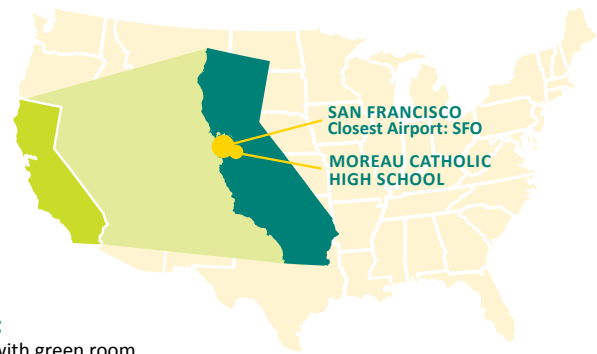

PRIVATE

COED

CITY

SUNNY

ARTS

STEM

Moreau Catholic High School

Hayward, CA

SAN FRANCISCO
Closest Airport: SFO

MOREAU CATHOLIC
HIGH SCHOOL

LOCATION:

- Population: 160,500
- Located 40 minutes Southeast of San Francisco
- Weather:
Summer/Fall: Warm and Temperate
Winter/Spring: Cool and Dry

COMMUNITY INFORMATION

Hayward is known as the "Heart of the Bay" due to its convenient central location in Alameda County, not far from San Francisco, Oakland, and San Jose.

University Acceptance Rate: 99%