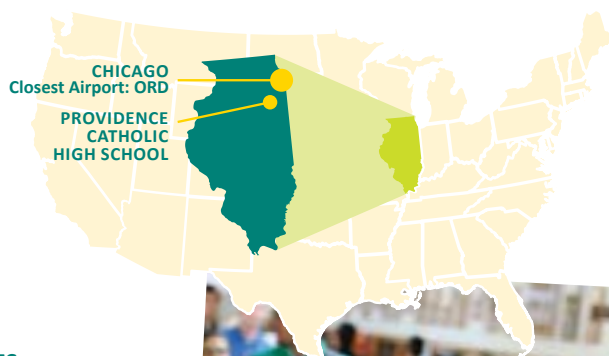

Providence Catholic High School

New Lenox, IL

*All courses and options offered by the school are subject to change.

LOCATION:

- Population: 25,000
- Located 1 Hour Southwest of Chicago
- Weather: Summer/Fall: Warm and Temperate Winter/Spring: Cool and Humid

SCHOOL PROFILE

Providence Catholic High School is a coeducational day school located one hour south of Chicago offering 20 honors and Advance Placement courses. Graduates consistently go on to study at some of the top universities in America.