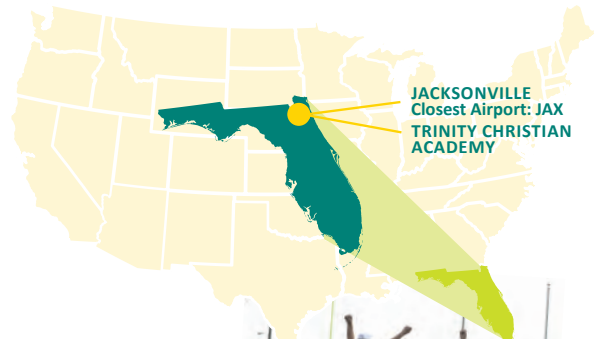

Trinity Christian Academy

Jacksonville, FL

LOCATION:

- Population: 854,000
- Located in Jacksonville
- Weather: Summer/Fall: Warm and Humid Winter/Spring: Cool and Humid

ELIGIBILITY:

- Enrollment Restrictions: Grades Accepted: 7-11; Grade 12 US transfers
- Minimum TOEFL: 38-75 (Varies by Grade)
- Minimum ELTiS: 215

COMMUNITY INFORMATION

Jacksonville is the largest city in Florida and is located on the northeastern coast of the state. International students will enjoy great Florida weather, a large city center with many fun activities, famous universities, and beaches.